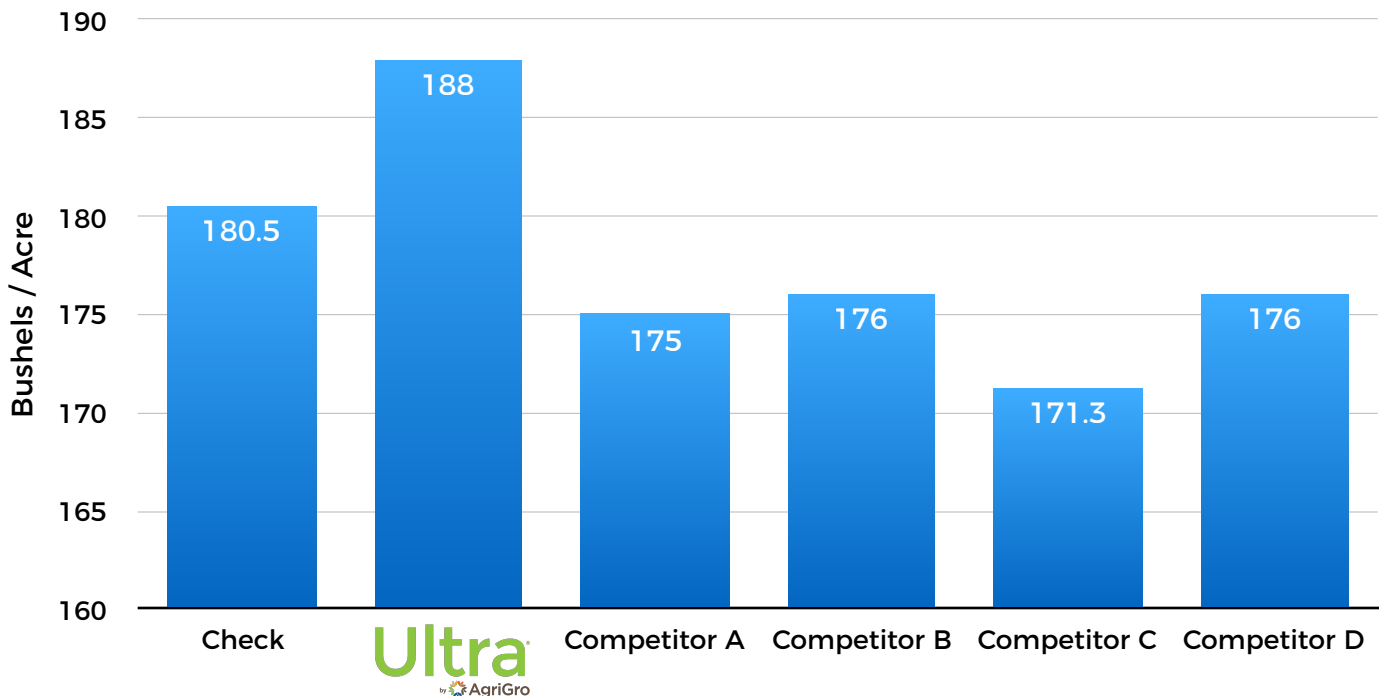

Trial Summary

Location: West Bend, Iowa

Planting Date: May 2017
Harvest Date: October 2017

Product Applications: All products tested were applied in row at planting
Ultra Applications: 32 oz/acre of Ultra mixed with 7 gallons/acre of water

Organic Starter Product Testing

Yield data is based on an average of three replications of each product